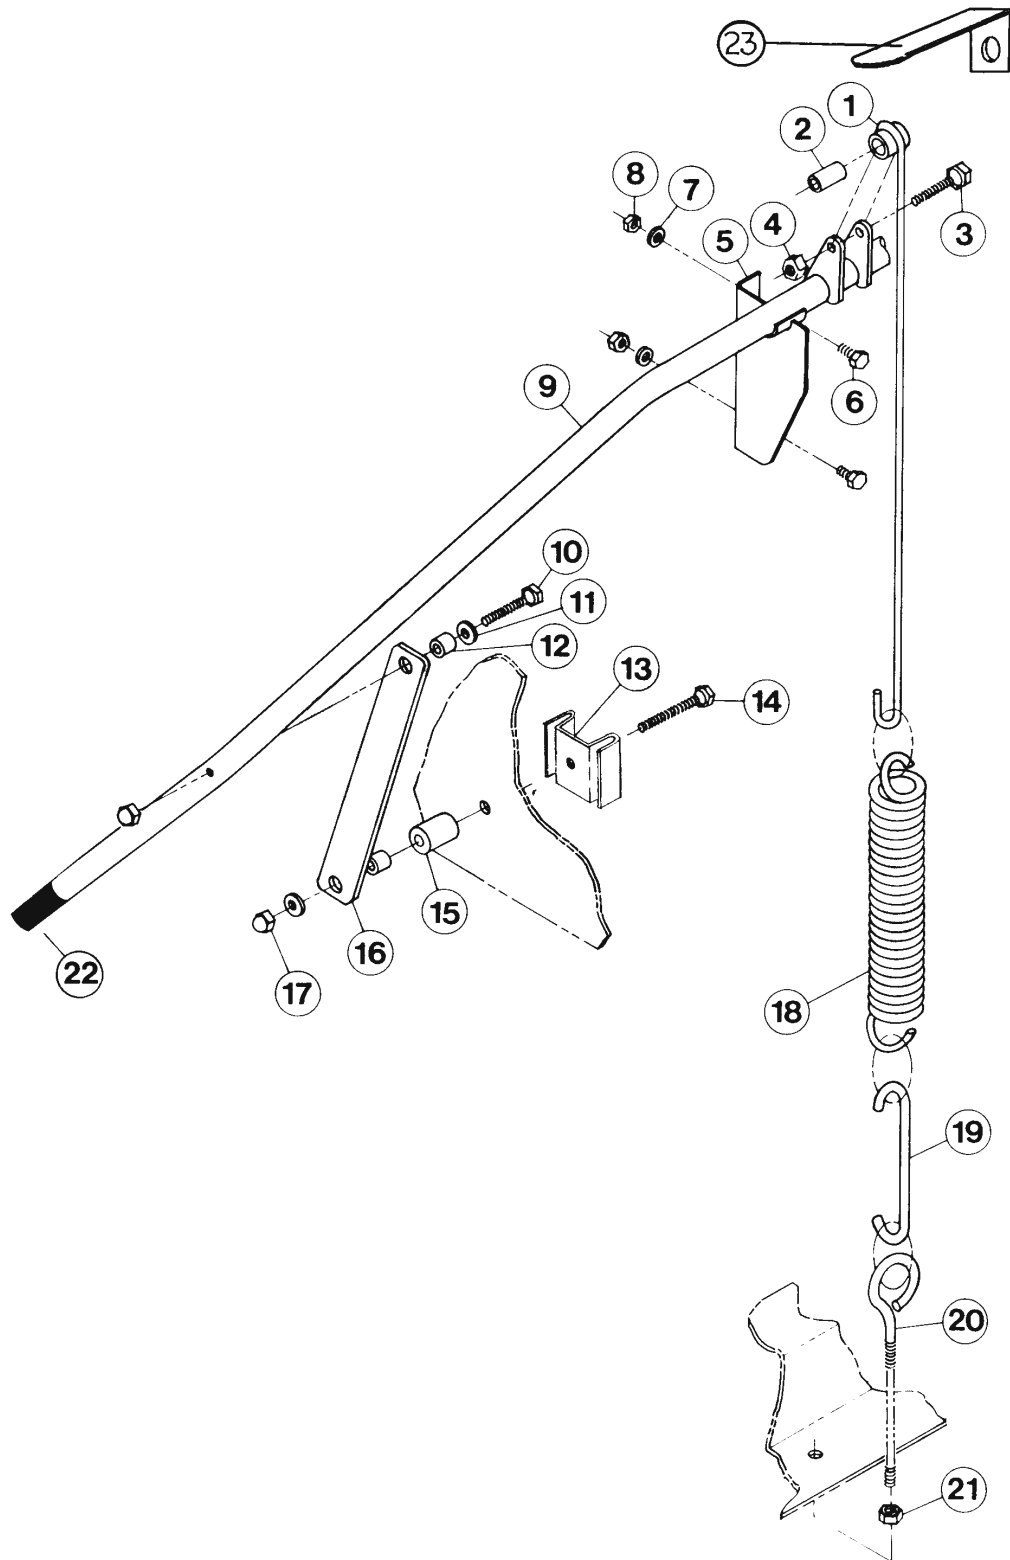

067-1300

Door Actuator Assembly
5-AG-S

American Dish Service

Ref. No.	Part No.	No. Req.	Description
1	085-6701	2	Spring Extension
2	098-4002	2	Bushing, Bronze
3	098-1510	2	Bolt, 5/16 x 1 1/4", HH, SS
4	098-2502	2	Nut, 5/16-18, HH, SS
5	085-6703	1	Arm Support Bracket, LH
N/S	085-6707	1	Arm Support Bracket, RH
6	098-1423	4	Bolt, 1/4-20 x 1/2", HH, SS
7	098-2404	4	Washer, 1/4", SS
8	098-2407	4	Locknut, 1/4-20, SS
9	085-6706	1	Door Operating Arm (Lever Arm), 5-AG-S
10	098-1431	2	Bolt, 1/4-20 x 1 3/8", HH, SS
11	098-2404	6	Washer, 1/4", SS
12	084-6703	4	Bushing (Dowel 3/8")
13	086-6701	2	Door Stop
14	098-1432	2	Bolt, 1/4-20 x 1 3/4", HH, SS
15	084-6702	2	Spacer
16	086-6702	2	Door Link
17	098-2405	4	Cap Locknut, 1/4-20, SS
18	098-3003	2	Door Spring
19	086-6703	2	Spring Extension, Secondary
20	098-1581	2	Eye Bolt, 5/16-18 x 6"
21	098-2502	2	Nut, 5/16-18, HH, SS
22	099-1018	2	Lever Arm End Cap
23	086-6623	1	Lever Arm Cut-Off Bracket, "L"
N/S	098-2503	2	Washer, Copper, 5/16"